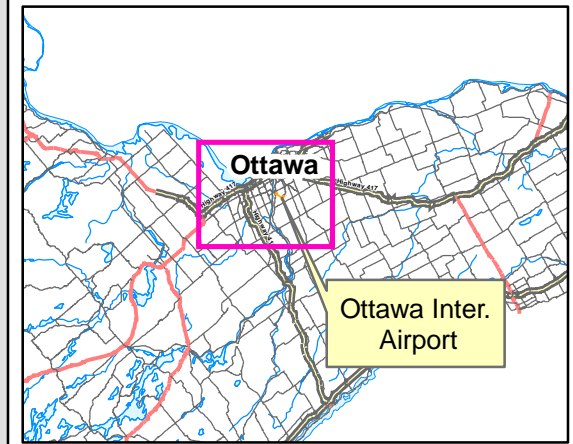

Legend

- Ottawa International Airport
- Bird-hazard Zones**
- Primary Bird-hazard Zone
- Secondary Bird-hazard Zone

Hazardous Land Use Practices

Code	Land Use
1	CFB/BFC Elizabeth Park
2	NRC Research Facility
3	Agricultural Lands
4	Golf Course
3	Agricultural Lands
5	Wetlands
6	Rideau River
7	Chip Stand
8	Urban/Residential/Commercial Development
9	Crow Roosts
10	Carlton Race Track
11	Stormwater Ponds
12	Trail Road Landfill
13	Carp Landfill
14	Gull & Geese Night Roosting Area