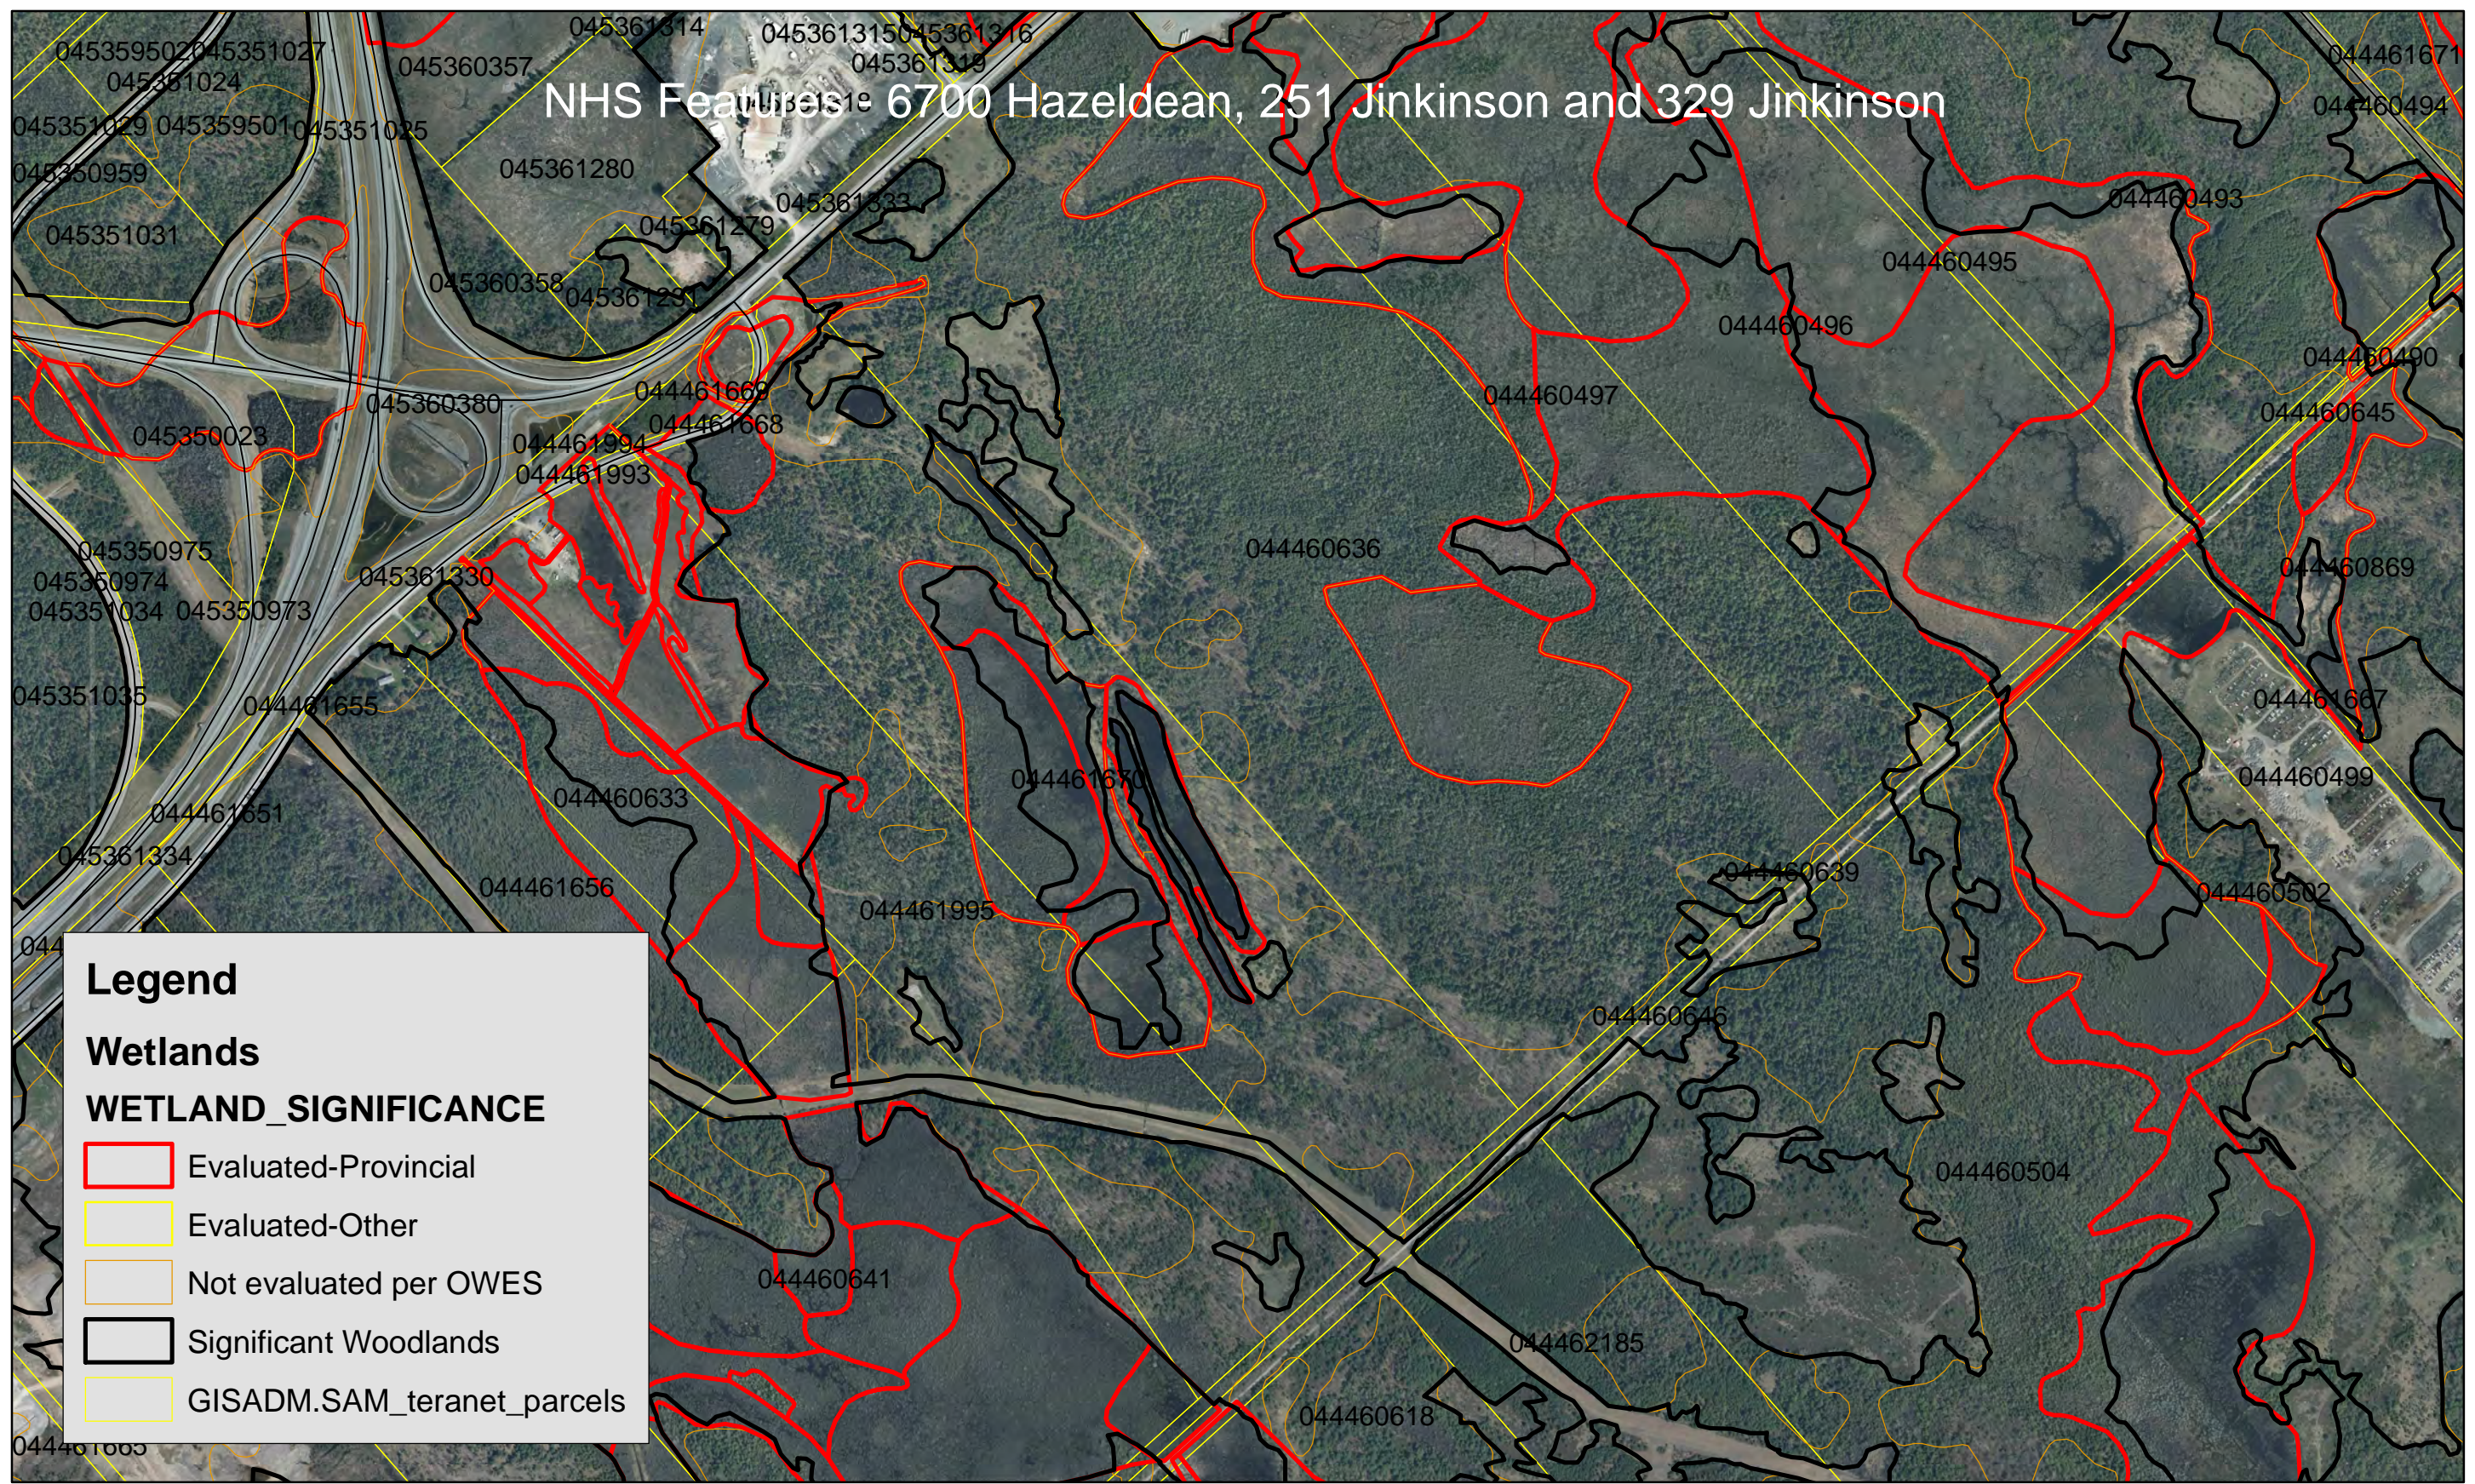

NHS Features 6700 Hazeldean, 251 Jinkinson and 329 Jinkinson

Legend

Wetlands

WETLAND_SIGNIFICANCE

-  Evaluated-Provincial
-  Evaluated-Other
-  Not evaluated per OWES
-  Significant Woodlands
-  GISADM.SAM_teranet_parcels